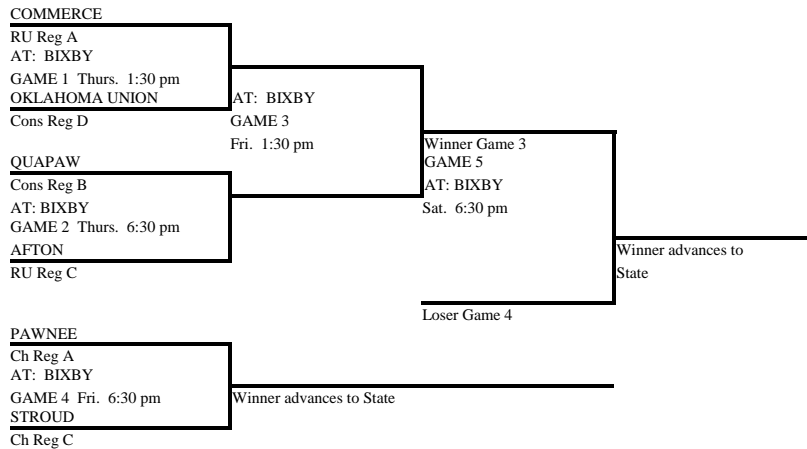

CLASS 2A GIRLS BASKETBALL CHAMPIONSHIP SERIES – 2007-08
DISTRICTS: FEB. 15-16; REGIONALS: FEB. 21-23; AREA: FEB. 28-29-MARCH 1; STATE: MARCH 6-8

AREA III

DISTRICTS

REGIONALS

AREA

NOTE-TEAMS ON TOP LINES OF BRACKETS SHALL WEAR LIGHT COLORED SUITS

IF YOU NOTICE A TEAM PLACED INCORRECTLY ON THE BRACKET, PLEASE CONTACT THE OSSAA OFFICE