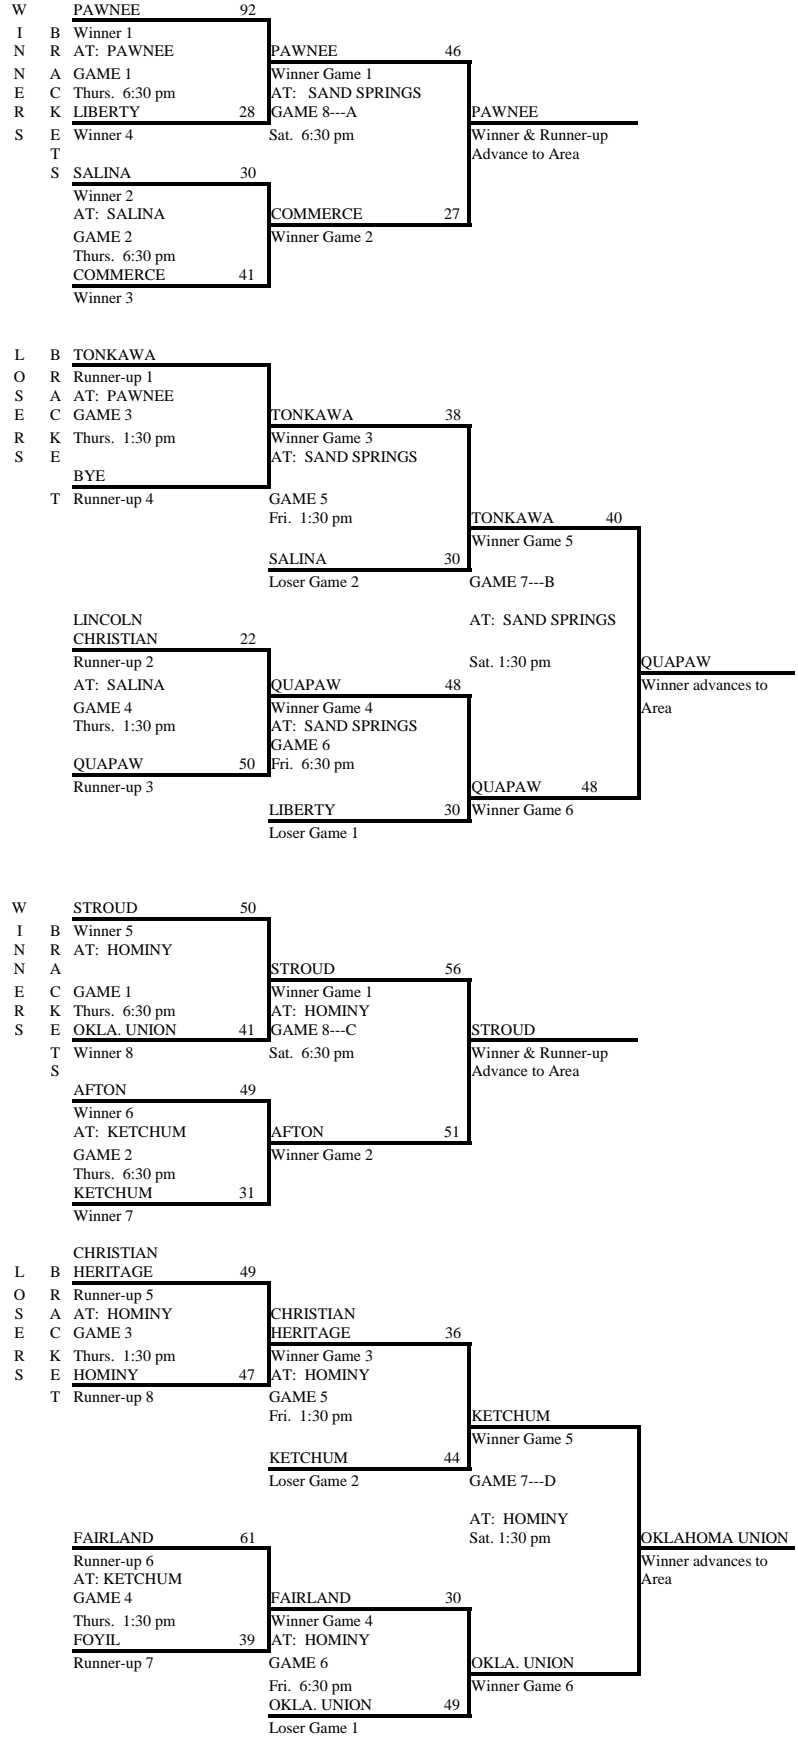

CLASS 2A GIRLS BASKETBALL CHAMPIONSHIP SERIES – 2007-08
DISTRICTS: FEB. 15-16; REGIONALS: FEB. 21-23; AREA: FEB. 28-29-MARCH 1; STATE: MARCH 6-8

AREA III

DISTRICTS

REGIONALS

AREA

NOTE-TEAMS ON TOP LINES OF BRACKETS SHALL WEAR LIGHT COLORED SUITS