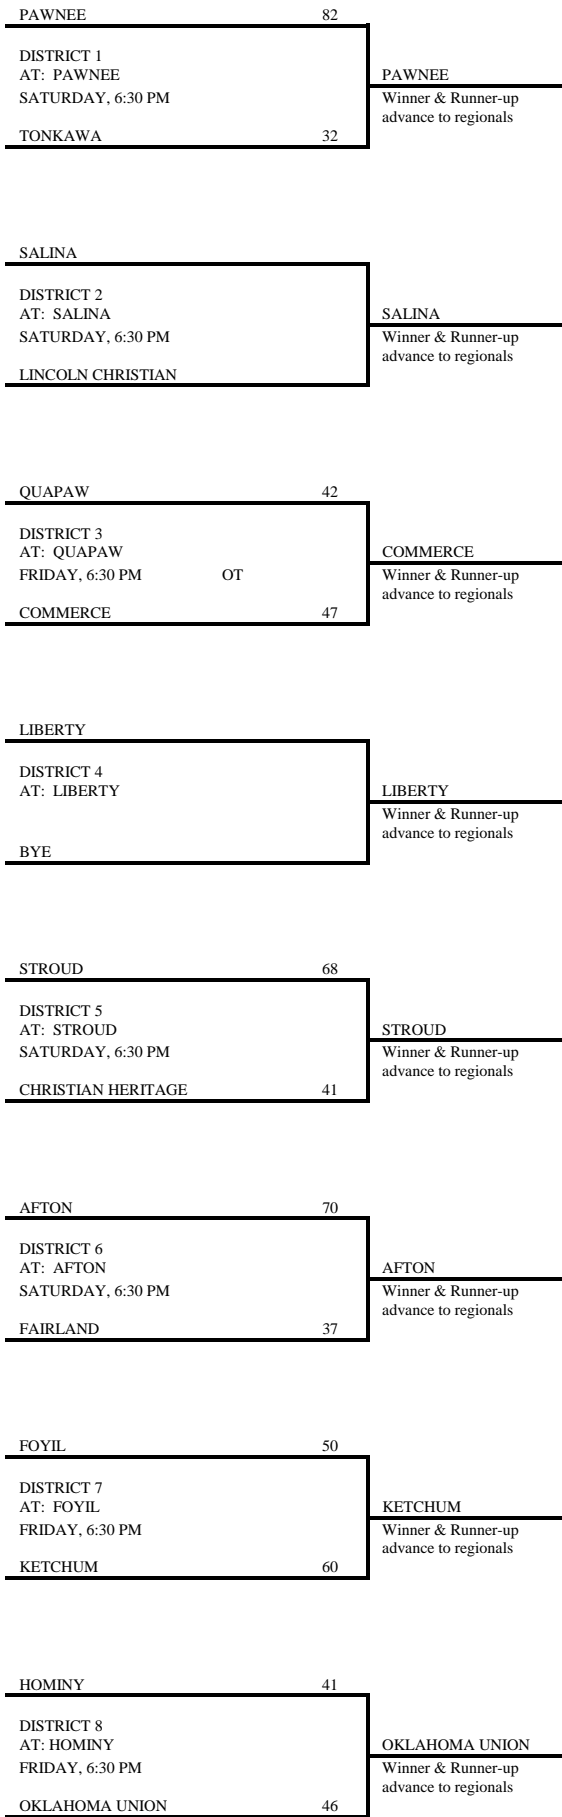

CLASS 2A GIRLS BASKETBALL CHAMPIONSHIP SERIES – 2007-08
DISTRICTS: FEB. 15-16; REGIONALS: FEB. 21-23; AREA: FEB. 28-29-MARCH 1; STATE: MARCH 6-8

AREA III

DISTRICTS

REGIONALS

AREA

NOTE-TEAMS ON TOP LINES OF BRACKETS SHALL WEAR LIGHT COLORED SUITS