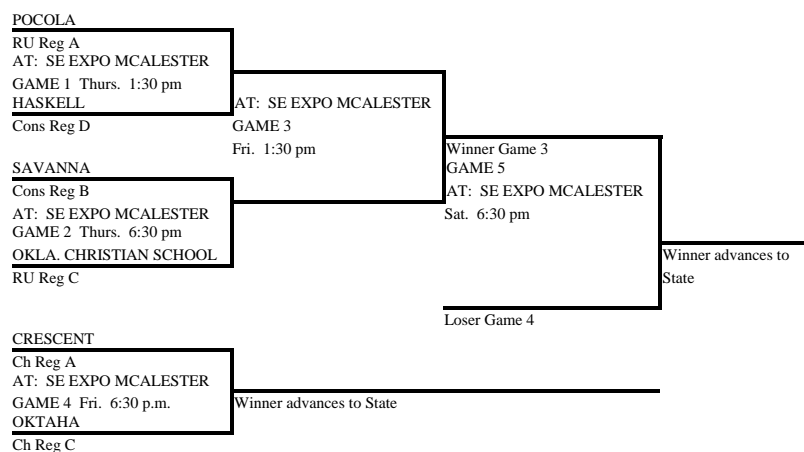

CLASS 2A GIRLS BASKETBALL CHAMPIONSHIP SERIES – 2007-08
DISTRICTS: FEB. 15-16; REGIONALS: FEB. 21-23; AREA: FEB. 28-29-MARCH 1; STATE: MARCH 6-8

AREA II

DISTRICTS

REGIONALS

AREA

NOTE-TEAMS ON TOP LINES OF BRACKETS SHALL WEAR LIGHT COLORED SUITS

IF YOU NOTICE A TEAM PLACED INCORRECTLY ON THE BRACKET, PLEASE CONTACT THE OSSAA OFFICE