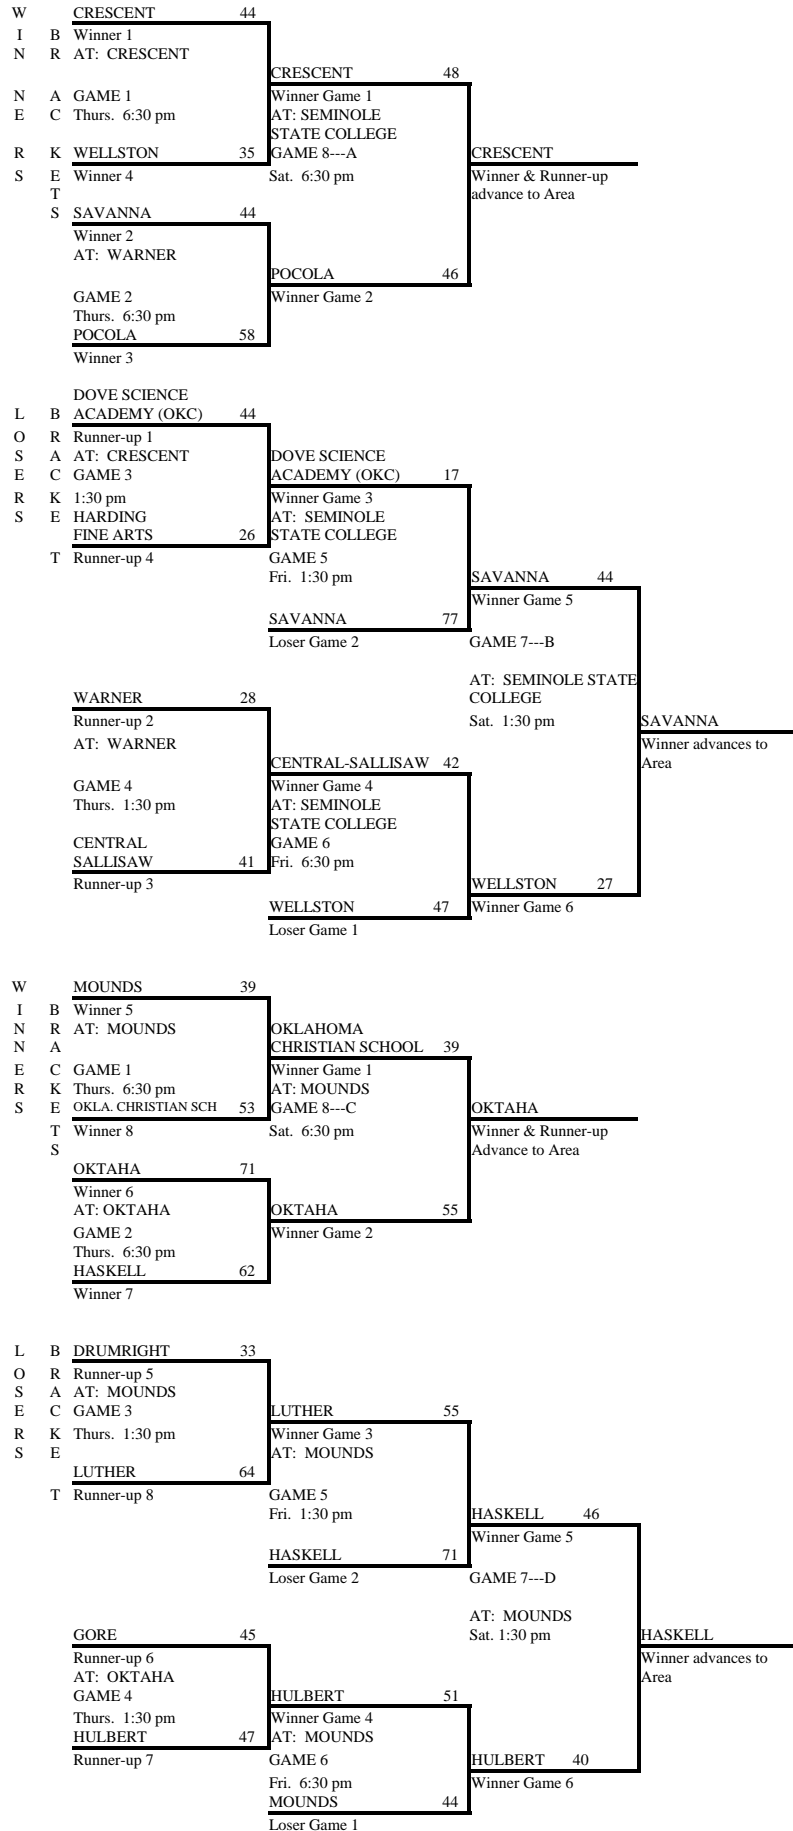

CLASS 2A GIRLS BASKETBALL CHAMPIONSHIP SERIES – 2007-08
DISTRICTS: FEB. 15-16; REGIONALS: FEB. 21-23; AREA: FEB. 28-29-MARCH 1; STATE: MARCH 6-8

AREA II

DISTRICTS

REGIONALS

AREA

NOTE-TEAMS ON TOP LINES OF BRACKETS SHALL WEAR LIGHT COLORED SUITS