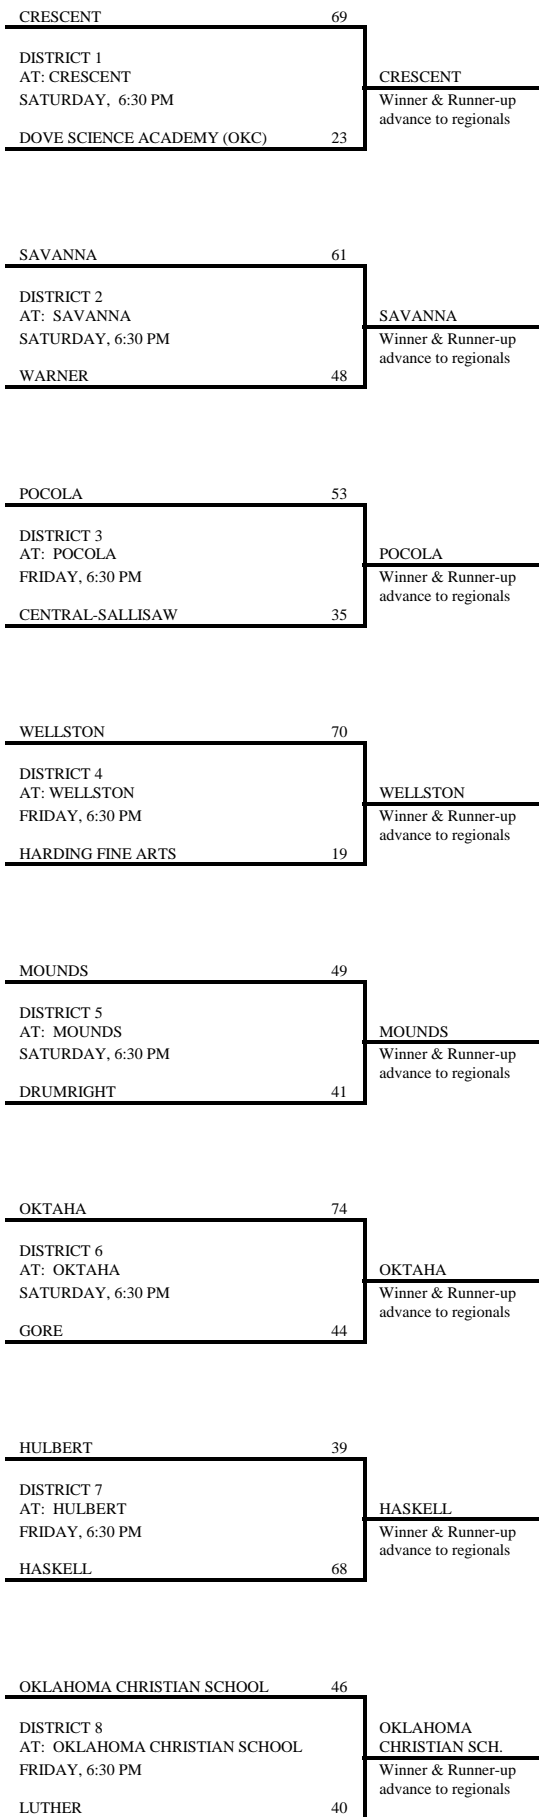

CLASS 2A GIRLS BASKETBALL CHAMPIONSHIP SERIES – 2007-08
DISTRICTS: FEB. 15-16; REGIONALS: FEB. 21-23; AREA: FEB. 28-29-MARCH 1; STATE: MARCH 6-8

AREA II

DISTRICTS

REGIONALS

AREA

NOTE-TEAMS ON TOP LINES OF BRACKETS SHALL WEAR LIGHT COLORED SUITS