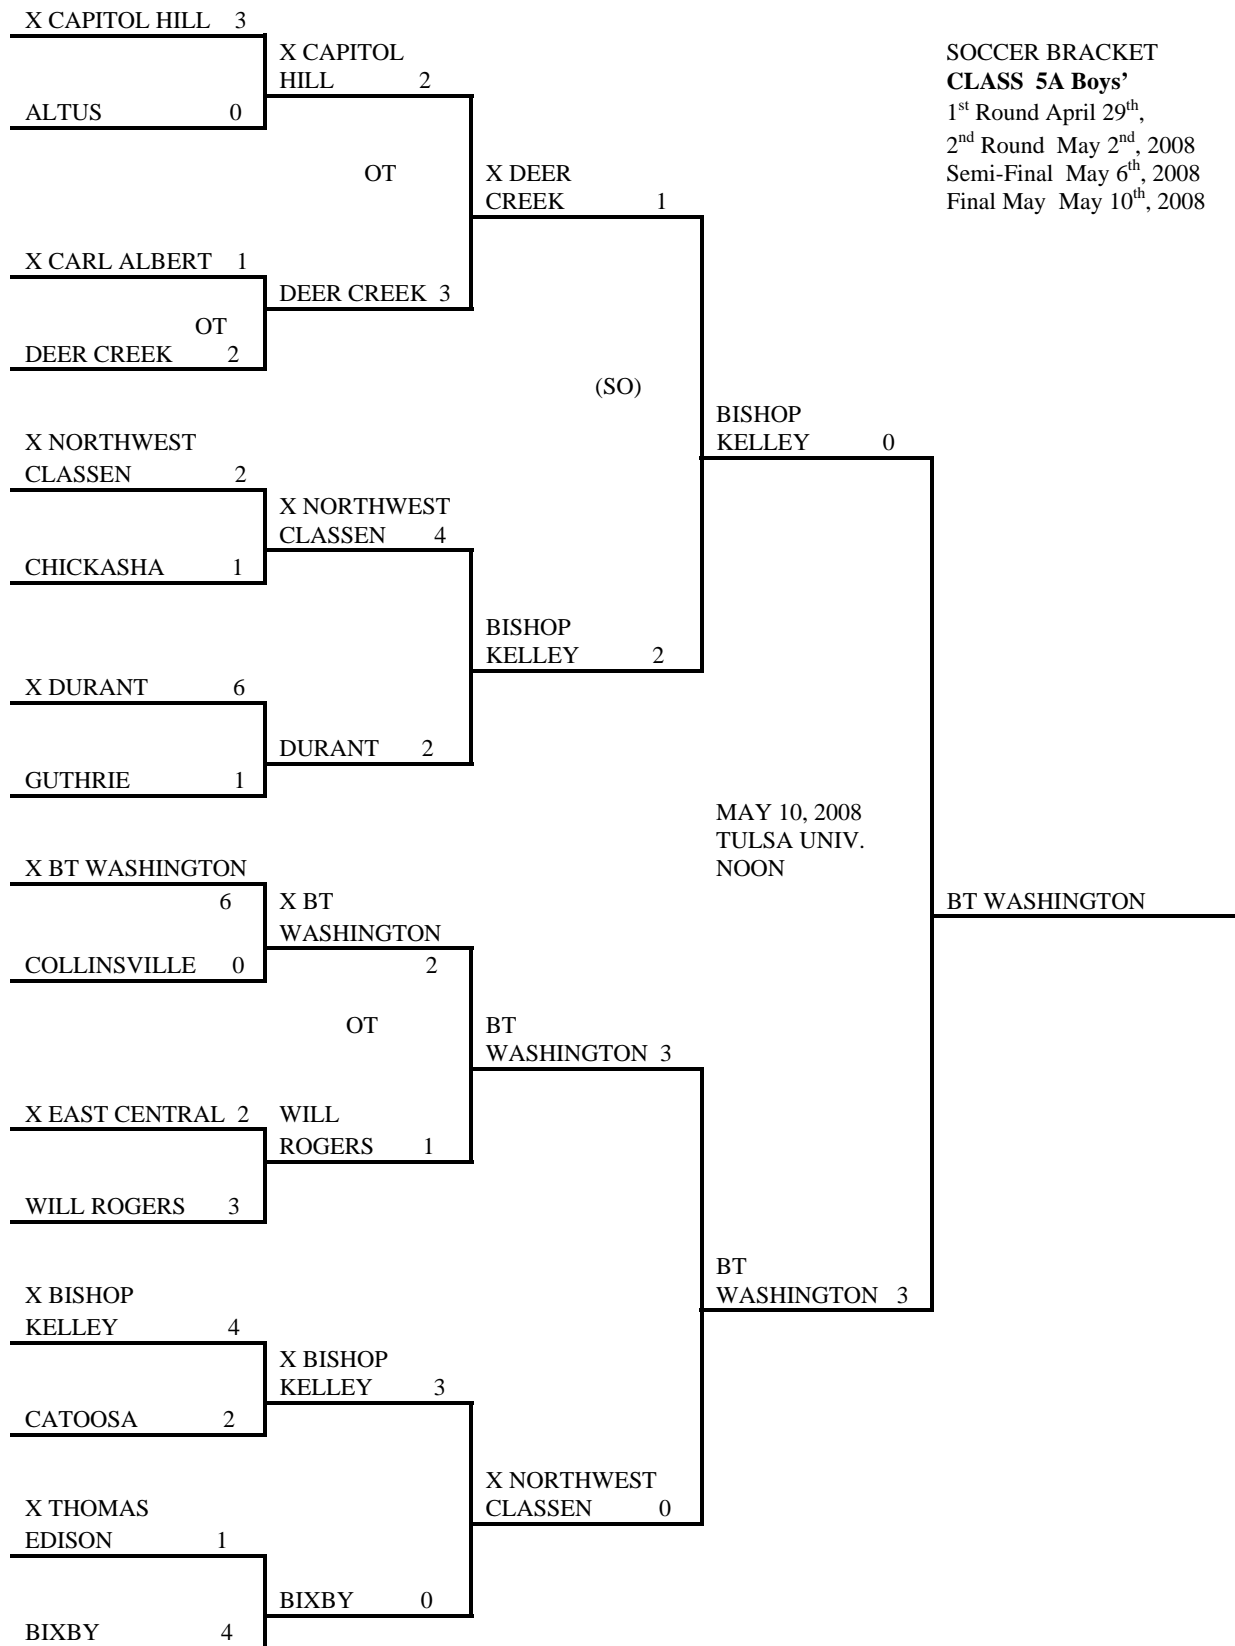

x indicates host site

Cross bracketing will occur in semi-final round. Line 1 will play line 4; Line 2 will play line 3
SEMI FINAL GAME TIMES ARE SET BY MUTUAL AGREEMENT BETWEEN THE TWO PARTICIPATING SCHOOLS, CHECK WITH THE HOST SCHOOL TO VERIFY THE GAME TIMES. . IN THE EVENT TWO WEST SIDE TEAMS ARE PARTICIPATING IN THE FINALS, THE OSSAA WILL WORK WITH THE SCHOOLS TO SECURE A SITE ON THE WEST SIDE OF THE STATE.

Cross bracketing will occur in semi-final round. Line 1 will play line 4; Line 2 will play line 3
SEMI FINAL GAME TIMES ARE SET BY MUTUAL AGREEMENT BETWEEN THE TWO PARTICIPATING SCHOOLS, CHECK WITH THE HOST SCHOOL TO VERIFY THE GAME TIMES. . IN THE EVENT TWO WEST SIDE TEAMS ARE PARTICIPATING IN THE FINALS, THE OSSAA WILL WORK WITH THE SCHOOLS TO SECURE A SITE ON THE WEST SIDE OF THE STATE.