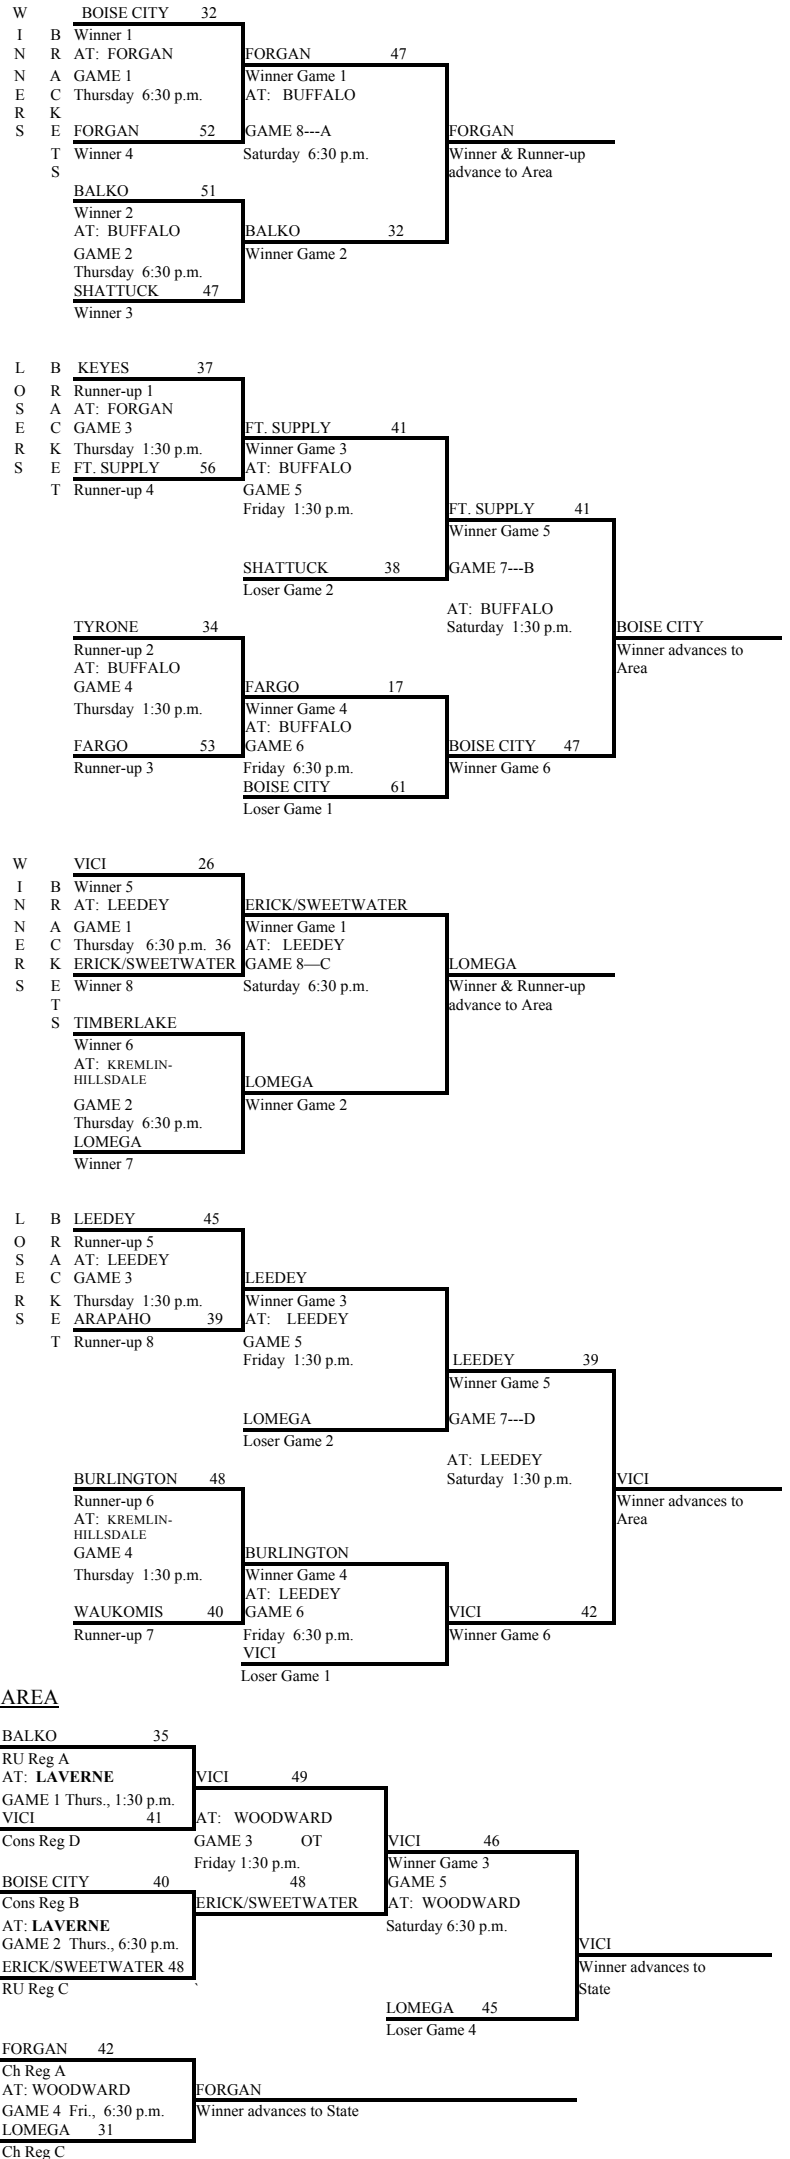

CLASS B GIRLS BASKETBALL CHAMPIONSHIP SERIES – 2009-10
DISTRICTS: FEB. 11-13; REGIONALS: FEB. 18-20; AREA: FEB. 25-27; STATE: MARCH 4-6

AREA I

DISTRICTS

REGIONALS

NOTE-TEAMS ON TOP LINES OF BRACKETS SHALL WEAR LIGHT COLORED SUITS