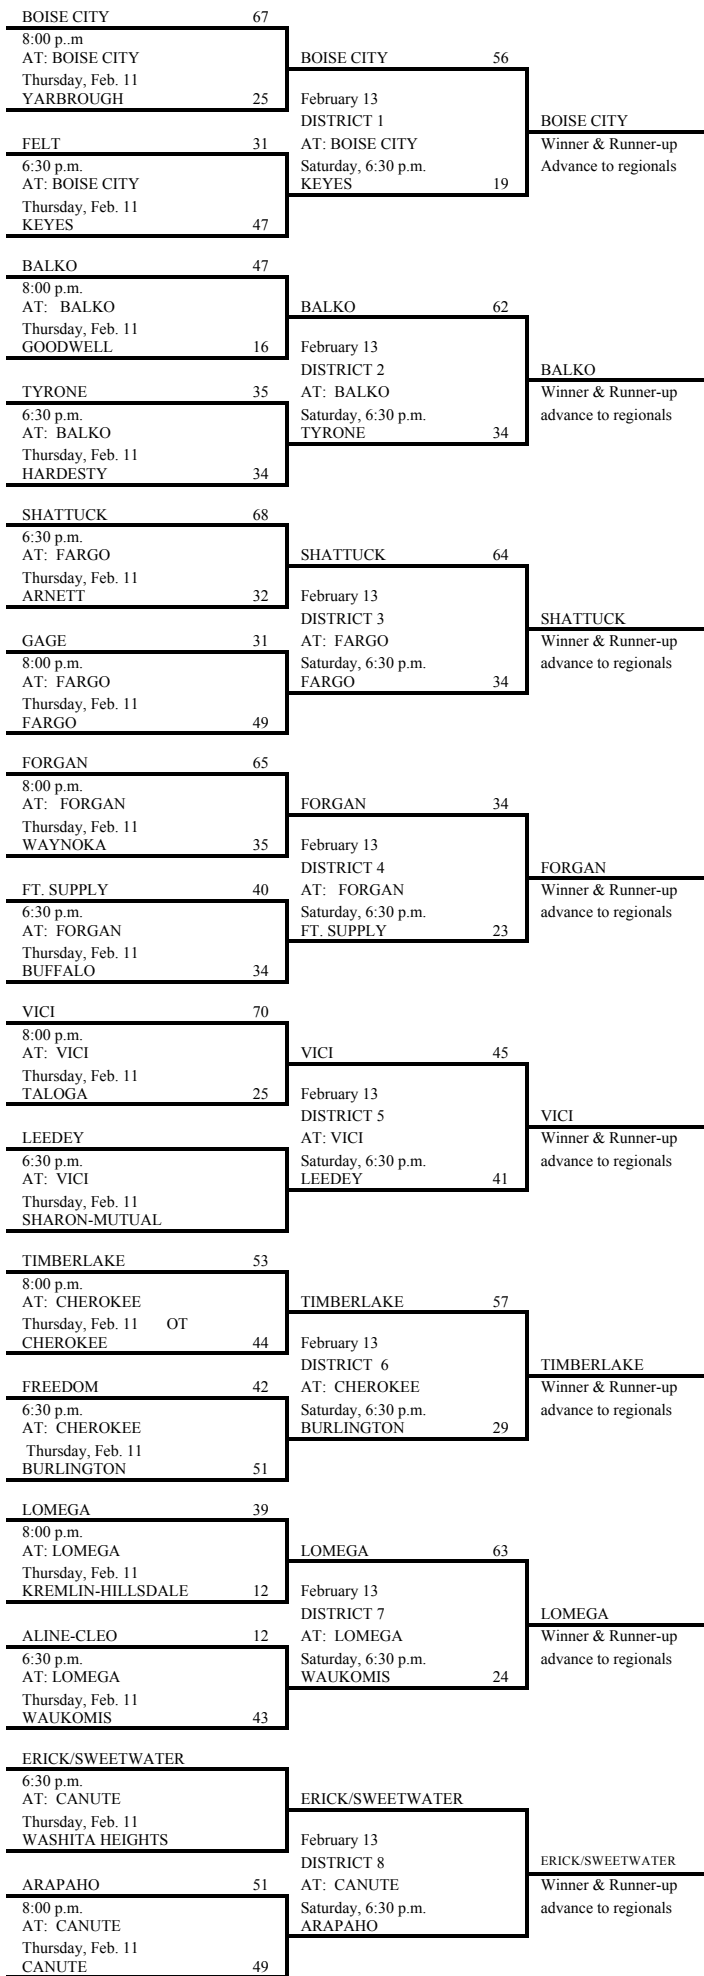

CLASS B GIRLS BASKETBALL CHAMPIONSHIP SERIES – 2009-10
DISTRICTS: FEB. 11-13; REGIONALS: FEB. 18-20; AREA: FEB. 25-27; STATE: MARCH 4-6

AREA I

DISTRICTS

REGIONALS

NOTE-TEAMS ON TOP LINES OF BRACKETS SHALL WEAR LIGHT COLORED SUITS